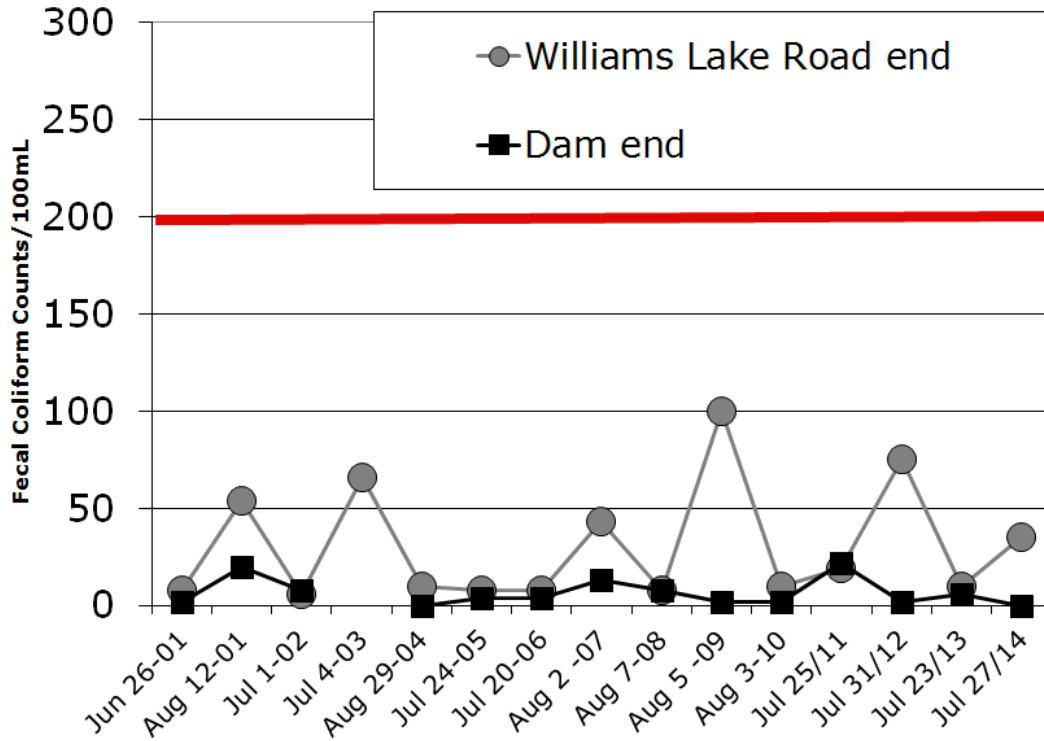

Bacterial levels Williams Lake 2001-2014

Bacterial Levels Colpitt Lake 2003-2014