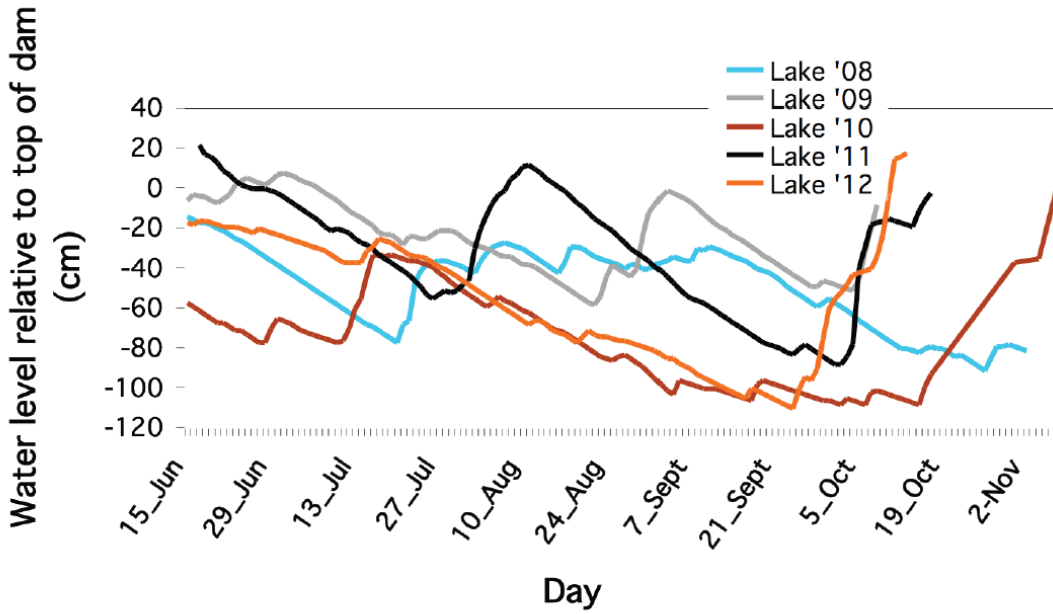

Williams Lake Water Levels 2008-2012

Williams Lake Water Levels 2002-2010